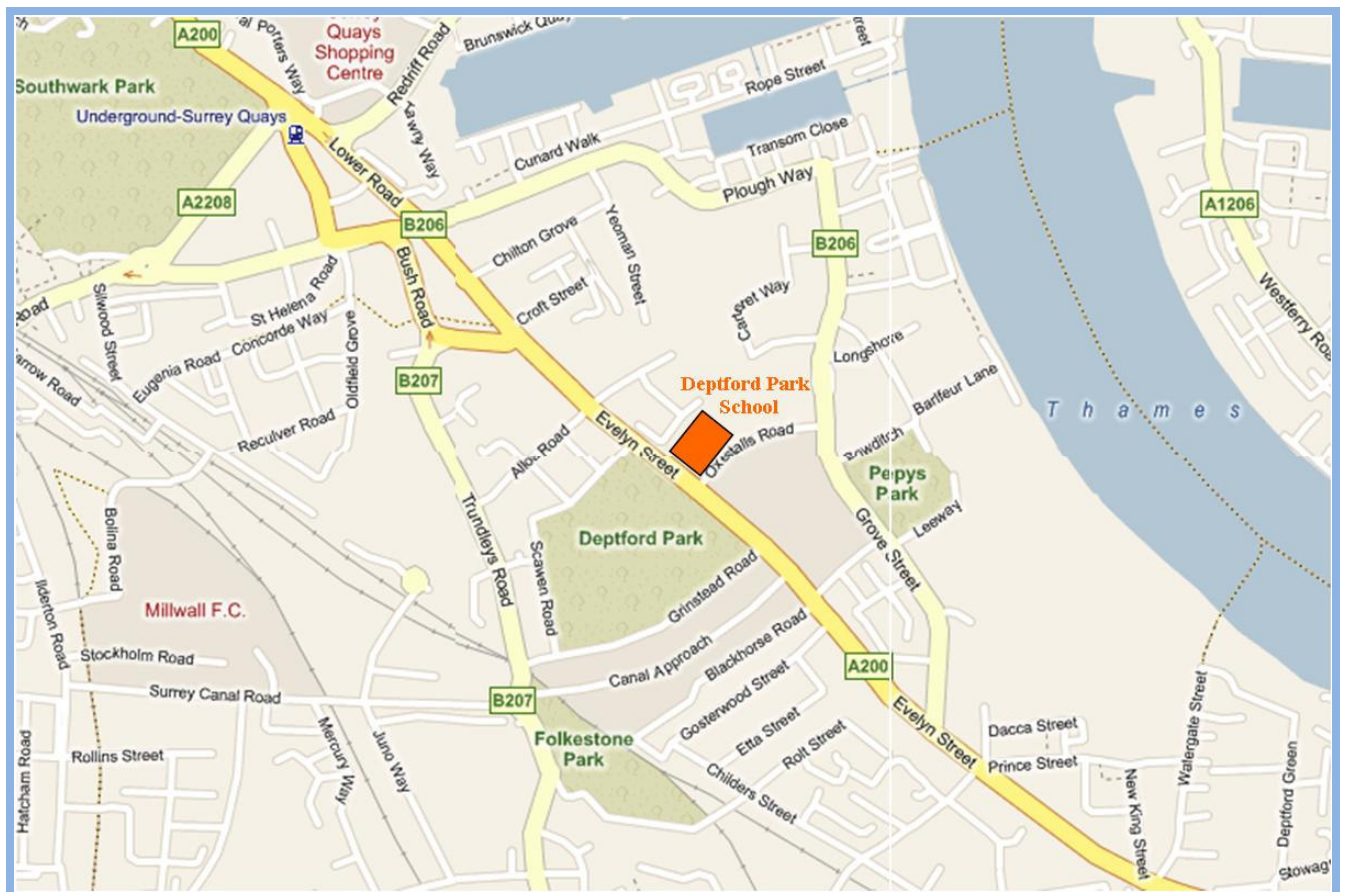

Evelyn Street, SE8 5RJ
 Tel: 020 8692 4351
 Fax: 020 8694 0116

E-Mail: info@deptfordpark.lewisham.sch.uk
 Web: www.deptfordpark.lewisham.sch.uk

Train & Tube: All the following stations are a 15-20 minute walk from the school.

Deptford

Deptford Bridge (DLR)

Surrey Quays Tube (East London Line)

In addition **Lewisham** station has links to Central London and many areas of Kent. There is a black cab rank in the station forecourt and buses number 199 and 47 stop close by.

Car Park: The school car park is at the end of Sapphire Street. Access is from Evelyn Street via Rainsborough Avenue. Sapphire Street is the first right hand turn. Follow the road and it ends at the school car park gates.